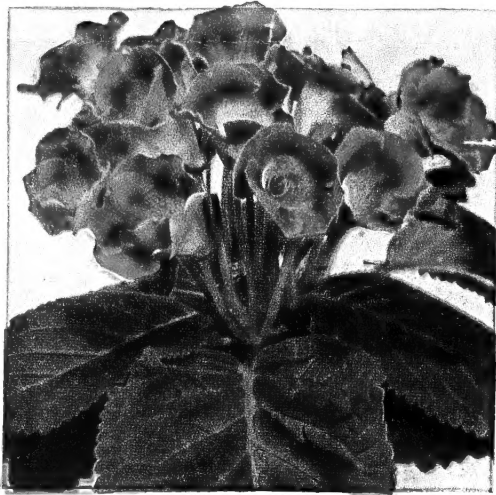

### All Color, All Variety BEGONIA MIXTURE

An exotic mixture of many types and colors, full of pleasant surprises. Perfect for beds or rock gardens.

**15 bulbs for \$1.69 50 for \$5.00**

*Complete Cultural Directions Included*

### Ismene Calathina

(PERUVIAN DAFFODIL)

Large, pure white flowers on tall stems. Resemble Amaryllis. Very fragrant and long blooming. Bulbs can be replanted every year.

**Large Bulbs: 59c. each, 2 for \$1.00, 6 for \$2.69**